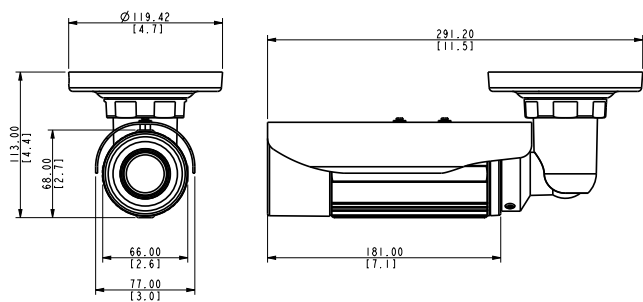

PHOTO INDICATION

DIMENSION DIAGRAM

Unit: mm [inch]

PRODUCT SPECIFICATION

E46

• Device

Device Type	Bullet Camera
Image Sensor	Progressive Scan CMOS
Sensor Size	1/3"
Day / Night	Yes
Minimum Illumination	Color: 0.1 lux at F1.4 (30 IRE, 2400°K); B/W: 0 lux (IR LED on)
Color to B/W switch	ISP based switch, configurable
Mechanical IR Cut Filter	Yes
IR Sensitivity Range	700~1100nm
IR LED	IR LED x 15 (850 nm)
IR Working Distance	15 m (0 lux, 30 IRE, Max exposure gain)
Electronic Shutter	1/5 ~ 1/2,000 sec (manual mode); 1/5 ~ 1/10,000 sec (auto mode)

• Lens

Focal Length / Aperture	Vari-focal, f2.8 - 12 mm / F1.4
Iris	Fixed iris
Focus	Manual focus
Mount Type	Board Mount
Horizontal Viewing Angle	70.5°~28.8°

• Video

Compression	H.264 HP, MJPEG
Maximum Frame Rate vs. Resolution	15 fps at 2048 x 1536; 30 fps at 1920 x 1080; 30 fps at 1280 x 720; 30 fps at 640 x 480
Multi-Streaming	Simultaneous dual streams based on two configurations
Bit Rate	28 Kbps - 6 Mbps (per stream)
Bit Rate Mode	Constant, Variable
Image Enhancement	Superior WDR; White balance: automatic, hold, and manual; Brightness; Contrast; Sharpness(auto); Auto gain control; Digital noise reduction; Flickerless
Privacy Mask	4 configurable regions
Text Overlay	User defined text on video
Image Orientation	Image flip and mirror

• General

Power Source / Consumption	PoE Class 2 (IEEE802.3af) / 4.8 W (IR on)
Weight	651g (1.44 lb)
Dimensions (Ø x L)	66 mm x 291 mm (2.6" x 11.5")
Bundled Accessories	Weatherproof Connector Kit
Environmental Casing	Weatherproof (IP66 rated)
Mount Type	Wall, Ceiling
Starting Temperature	-20 °C ~ 50 °C (-4 °F ~ 122 °F)
Operating Temperature	-40 °C ~ 50 °C (-40 °F ~ 122 °F)
Operating Humidity	10% ~ 85% RH
Approvals	CE (EN 55022 Class B, EN 55024), FCC (Part15 Subpart B Class B), IP66