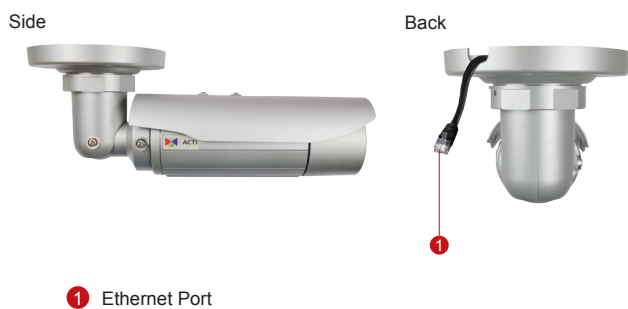

E46

3MP Bullet with D/N, IR,
Superior WDR, Vari-focal lens

- Progressive Scan CMOS
- Day and night function with mechanical IR cut filter
- Minimum illumination 0 lux with IR LED on
- Built-in f2.8~12mm / F1.4 Megapixel vari-focal lens
- 15 fps at 2048 x 1536 resolution
- Selectable H.264 HP, MJPEG compressions with dual streaming
- Video Motion Detection
- Superior WDR
- Weatherproof IP66 rated casing
- Powered by PoE Class 2

PHOTO INDICATION

DIMENSION DIAGRAM

Unit: mm [inch]

PRODUCT SPECIFICATION

E46

• Device

Device Type	Bullet Camera
Image Sensor	Progressive Scan CMOS
Sensor Size	1/3"
Day / Night	Yes
Minimum Illumination	Color: 0.1 lux at F1.4 (30 IRE, 2400°K); B/W: 0 lux (IR LED on)
Color to B/W switch	ISP based switch, configurable
Mechanical IR Cut Filter	Yes
IR Sensitivity Range	700~1100nm
IR LED	IR LED x 15 (850 nm)
IR Working Distance	15 m (0 lux, 30 IRE, Max exposure gain)
Electronic Shutter	1/5 ~ 1/2,000 sec (manual mode); 1/5 ~ 1/10,000 sec (auto mode)

• Lens

Focal Length / Aperture	Vari-focal, f2.8 - 12 mm / F1.4
Iris	Fixed iris
Focus	Manual focus
Mount Type	Board Mount
Horizontal Viewing Angle	70.5°~28.8°

• Video

Compression	H.264 HP, MJPEG
Maximum Frame Rate vs. Resolution	15 fps at 2048 x 1536; 30 fps at 1920 x 1080; 30 fps at 1280 x 720; 30 fps at 640 x 480
Multi-Streaming	Simultaneous dual streams based on two configurations
Bit Rate	28 Kbps - 6 Mbps (per stream)
Bit Rate Mode	Constant, Variable
Image Enhancement	Superior WDR; White balance: automatic, hold, and manual; Brightness; Contrast; Sharpness(auto); Auto gain control; Digital noise reduction; Flickerless
Privacy Mask	4 configurable regions
Text Overlay	User defined text on video
Image Orientation	Image flip and mirror